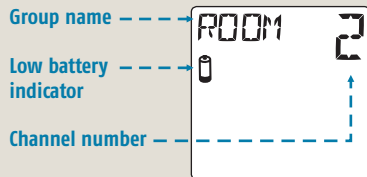

Telis 6 Chronis RTS

Manual Mode

The centralization function

- Six channels to control six groups of applications

Telis 6 Chronis RTS can be used to control groups of motorized products in the home from a centralized location: interior window coverings, awnings, exterior screens, rolling shutters, etc.

- Name groups to easily find them again

Users can name each group on the screen (five alphanumeric characters) and assign a channel to each group.

In manual mode, the programmable clock is disabled.

Two operating modes... Two main functions...