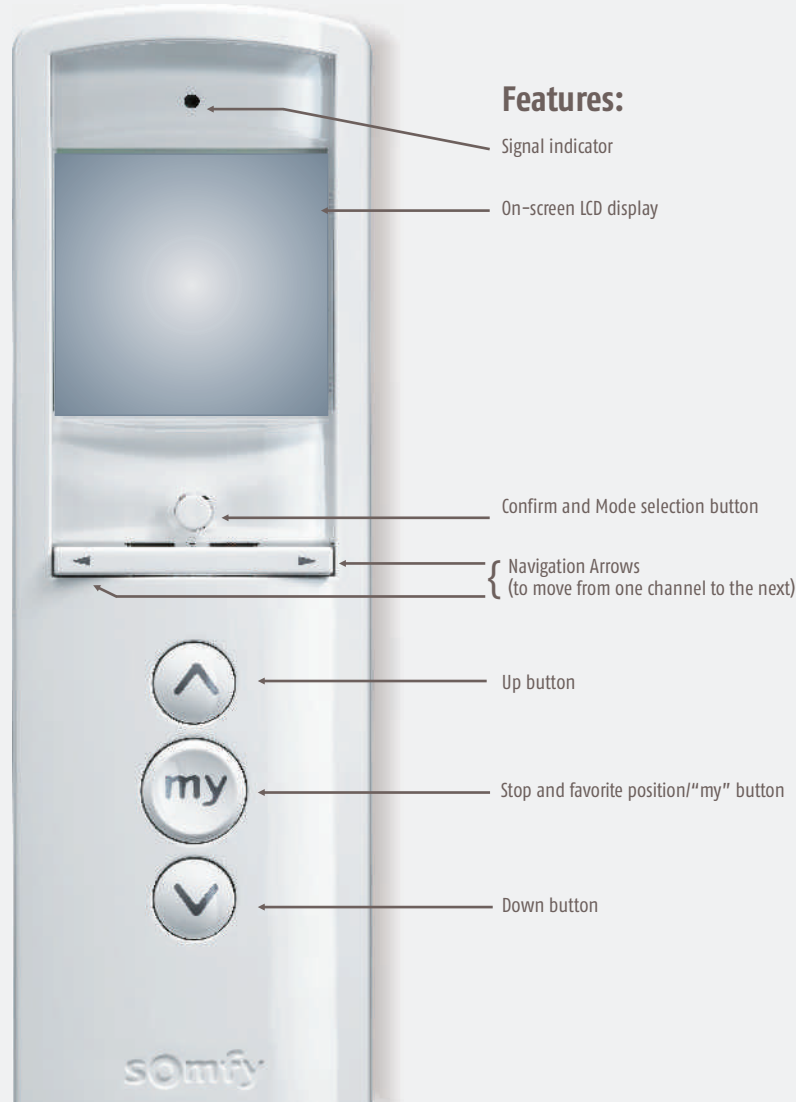

Two operating modes... Two main functions...

Greater clarity means greater time savings!

Automatic Mode

The clock function

- Each week can be programmed day by day

In automatic mode, the clock manages each zone of the home, the movements of groups of motorized products. Each day of the week can be programmed separately.

- Six time slots per day

Users can easily program up to six time slots in any given day. Each time slot applies the same command to all selected groups.