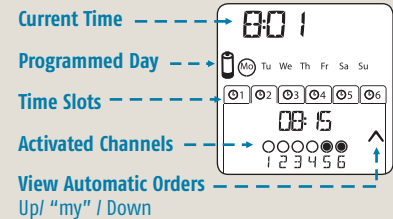

- Name groups to easily find them again

Users can name each group on the screen (five alphanumeric characters) and assign a channel to each group.

In manual mode, the programmable clock is disabled.

Two operating modes... Two main functions...

Greater clarity means greater time savings!

Automatic Mode

The clock function

- Each week can be programmed day by day

In automatic mode, the clock manages each zone of the home, the movements of groups of motorized products. Each day of the week can be programmed separately.

- Six time slots per day

Users can easily program up to six time slots in any given day. Each time slot applies the same command to all selected groups.

For Example:
In this scenario, the current time is 8:01. The second action of the day will automatically occur at 8:15 and raise the motorized shades on channels 5 and 6.