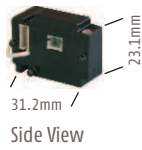

RTS Motor Range

12 V CT32 CORD LIFT WIREFREE™ - BATTERY OR TRANSFORMER POWERED

PLEATED/
CELLULAR SHADES

ROMAN/WOVEN
SHADE