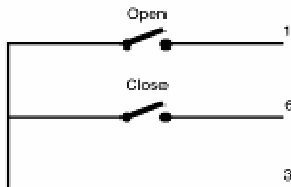

Glydea™ Range EXPANDING HORIZONS

GLYDEA™ CONTROL OPTIONS AND WIRING

Glydea™ Wiring Schematics

Glydea™ DCT can be controlled by a combination of dry contacts, IR and RTS controls with the internal RTS receiver. The dry contact and IR controls are accessible through 1 RJ12 socket. The dry contacts control can be done through devices with 2 normally open contacts (open, close) or 3 normally open contacts (open, stop and close). For devices using 2 contacts the stop command is achieved by closing the open and close contacts. For three devices the stop can also be achieved with a specific stop button.

Individual, group and master DCT controls can be achieved using a DCT Splitter and a Diode boxes as show below.

- RJ 12 socket pin out

- Dry Contact switches and relays types

2 Normally Open contact

3 Normally Open contact

2 Normally Open contact + Stop in parallel

Glydea™ Control Options and Wiring

5. DCT Group Control via a Relay

Glydea™ 35 DCT or 60° DCT + DCT splitter

Number Of Glydea™ DCT and length of control line limitations