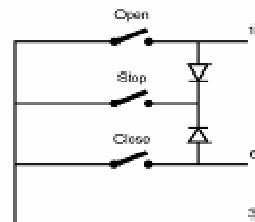

Glydea™ Range EXPANDING HORIZONS

GLYDEA™ CONTROL OPTIONS AND WIRING

Glydea™ Wiring Schematics

Glydea™ DCT can be controlled by a combination of dry contacts, IR and RTS controls with the internal RTS receiver. The dry contact and IR controls are accessible through 1 RJ12 socket. The dry contacts control can be done through devices with 2 normally open contacts (open, close) or 3 normally open contacts (open, stop and close). For devices using 2 contacts the stop command is achieved by closing the open and close contacts. For three devices the stop can also be achieved with a specific stop button.

Individual, group and master DCT controls can be achieved using a DCT Splitter and a Diode boxes as show below.

- RJ 12 socket pin out

- Dry Contact switches and relays types

2 Normally Open contact

3 Normally Open contact

2 Normally Open contact + Stop in parallel

Glydea™ Control Options and Wiring

5. DCT Group Control via a Relay

Glydea™ 35 DCT or 60° DCT + DCT splitter

Number Of Glydea™ DCT and length of control line limitations

Wire cross-section	Maximum length of cable	Maximum number of motors
Modular cable AWG 24	100 m (328')	10
0.75 mm ²	200 m (656')	20

Glydea™ Control Options and Wiring

6. RTS Individual Control Glydea™ RTS receiver + Telis 1