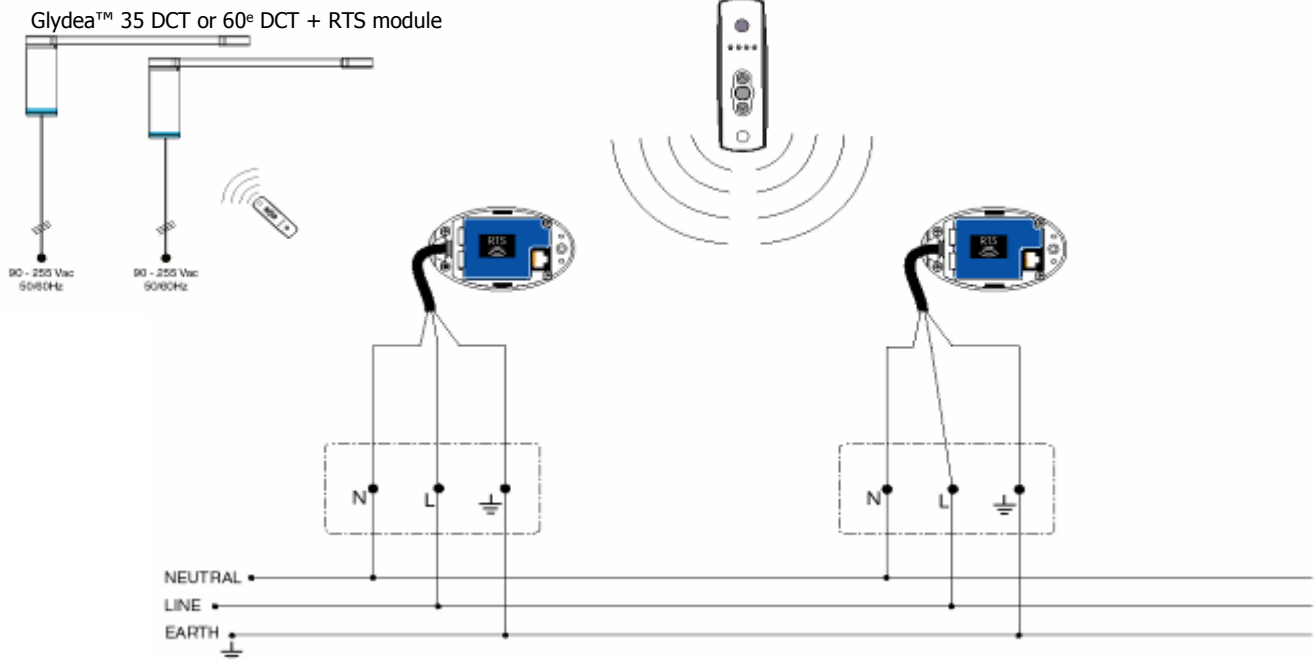

7. RTS Group Control Glydea™ RTS receiver + Telis 1 and Telis 4