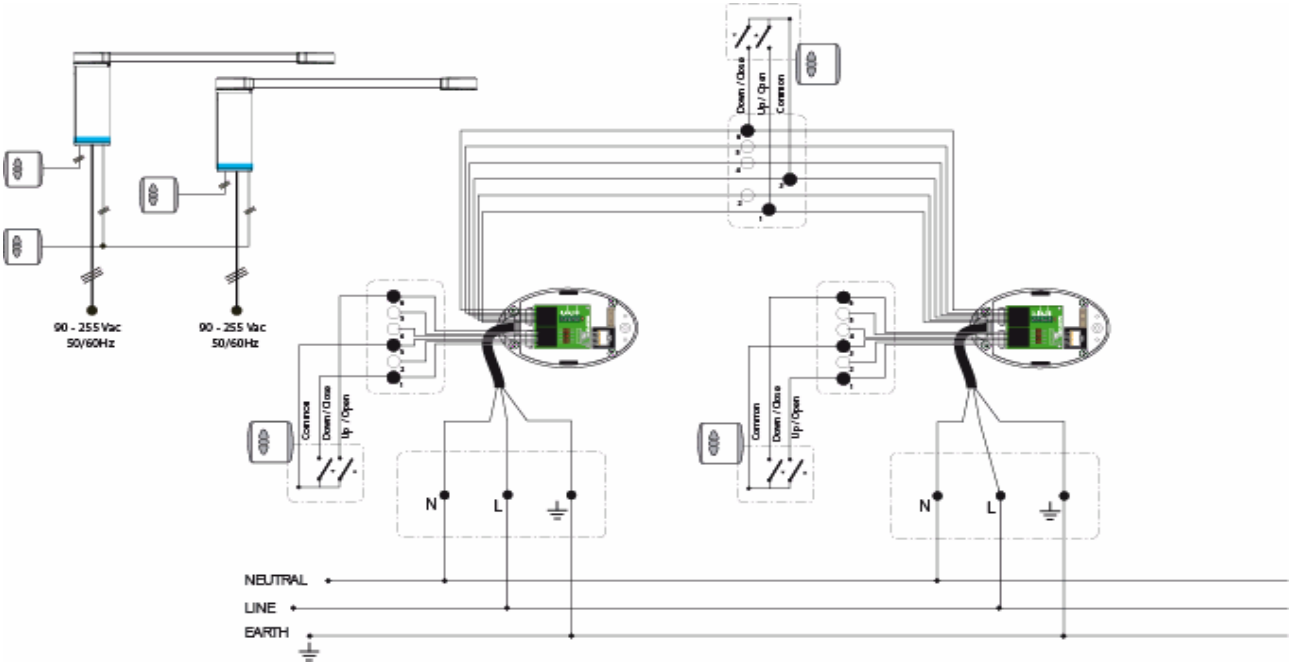

Glydea™ Range EXPANDING HORIZONS

GLYDEA™ CONTROL OPTIONS AND WIRING

Glydea™ Wiring Schematics

Glydea™ DCT can be controlled by a combination of dry contacts, IR and RTS controls with the internal RTS receiver. The dry contact and IR controls are accessible through 1 RJ12 socket. The dry contacts control can be done through devices with 2 normally open contacts (open, close) or 3 normally open contacts (open, stop and close). For devices using 2 contacts the stop command is achieved by closing the open and close contacts. For three devices the stop can also be achieved with a specific stop button.

Individual, group and master DCT controls can be achieved using a DCT Splitter and a Diode boxes as show below.

- RJ 12 socket pin out

- Dry Contact switches and relays types

2 Normally Open contact

3 Normally Open contact

2 Normally Open contact + Stop in parallel

Glydea™ Control Options and Wiring

5. DCT Group Control via a Relay

Glydea™ 35 DCT or 60° DCT + DCT splitter

Number Of Glydea™ DCT and length of control line limitations

Wire cross-section	Maximum length of cable	Maximum number of motors
Modular cable AWG 24	100 m (328')	10
0.75 mm ²	200 m (656')	20

Glydea™ Control Options and Wiring

6. RTS Individual Control Glydea™ RTS receiver + Telis 1