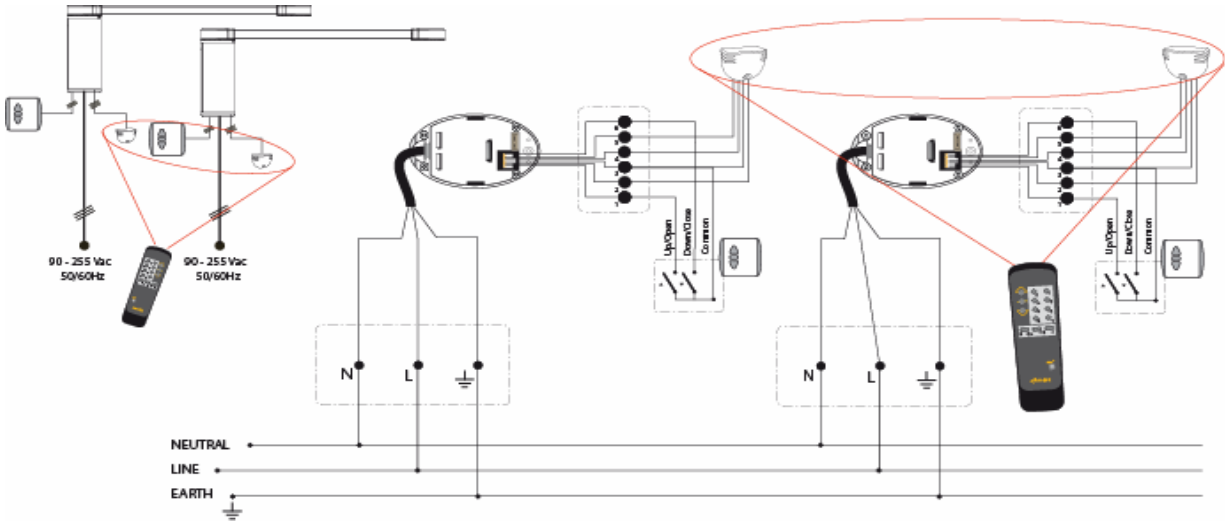

Wire cross-section	Maximum length of cable	Maximum number of motors
Modular cable AWG 24	100 m (328')	10
0.75 mm ²	200 m (656')	20

Glydea™ Control Options and Wiring

6. RTS Individual Control Glydea™ RTS receiver + Telis 1

7. RTS Group Control Glydea™ RTS receiver + Telis 1 and Telis 4

Glydea™ Control Options and Wiring

8. RTS Individual Control and Dry Contact Individual Control

Glydea™ 35 DCT or 60e DCT + RTS module

9. RTS Group Control and Dry Contact Individual Control

Glydea™ 35 DCT or 60e DCT + RTS module

Glydea™ Control Options and Wiring

12. Infrared Group Control with IR3 sensor and IR8 and Dry Contact Individual Control

Glydea™ 35 DCT or 60° DCT + IR3 Sensor

www.somfysystems.com