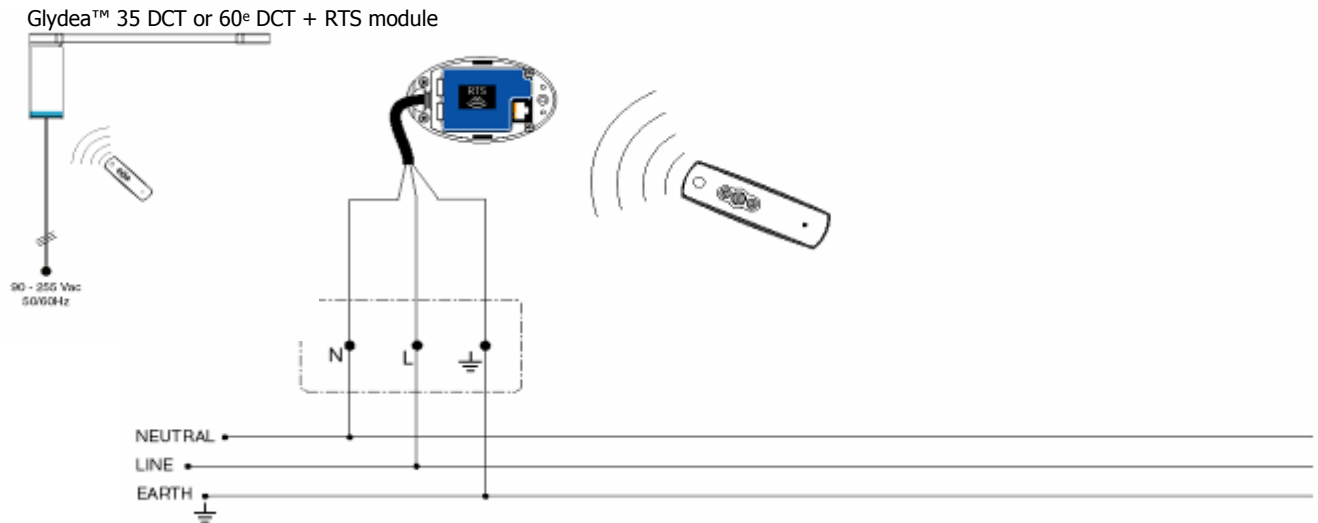

2 Normally Open contact + Stop in parallel

Glydea™ Control Options and Wiring

5. DCT Group Control via a Relay

Glydea™ 35 DCT or 60° DCT + DCT splitter

Number Of Glydea™ DCT and length of control line limitations

Wire cross-section	Maximum length of cable	Maximum number of motors
Modular cable AWG 24	100 m (328')	10
0.75 mm ²	200 m (656')	20

Glydea™ Control Options and Wiring

6. RTS Individual Control Glydea™ RTS receiver + Telis 1