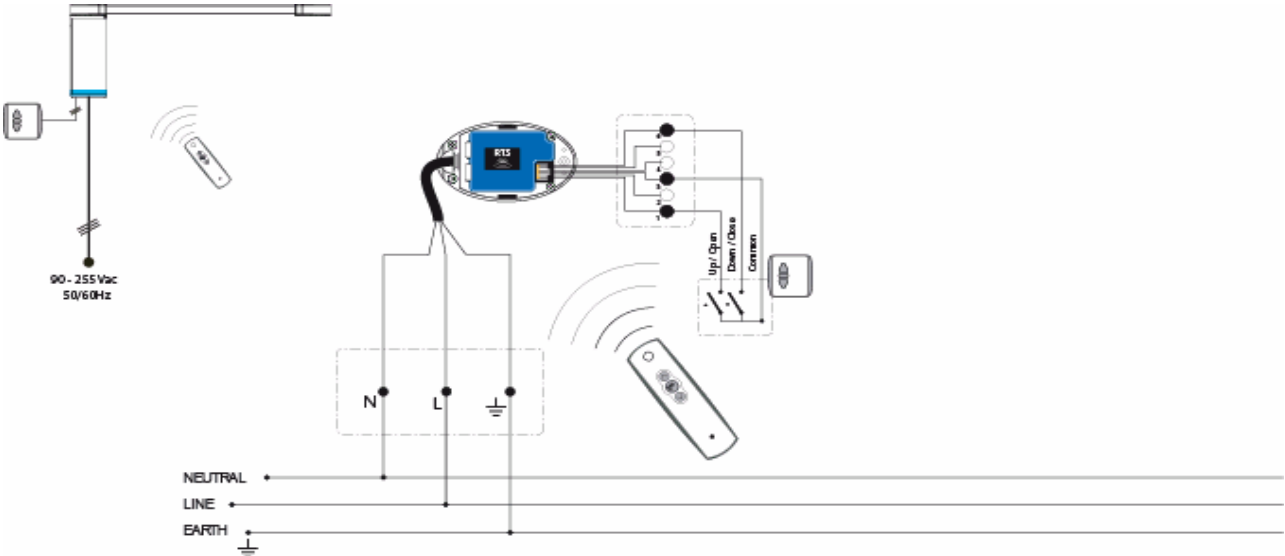

2 Normally Open contact + Stop in parallel

Glydea™ Control Options and Wiring

5. DCT Group Control via a Relay

Glydea™ 35 DCT or 60° DCT + DCT splitter

Number Of Glydea™ DCT and length of control line limitations

Wire cross-section	Maximum length of cable	Maximum number of motors
Modular cable AWG 24	100 m (328')	10
0.75 mm ²	200 m (656')	20

Glydea™ Control Options and Wiring

6. RTS Individual Control Glydea™ RTS receiver + Telis 1

7. RTS Group Control Glydea™ RTS receiver + Telis 1 and Telis 4

Glydea™ Control Options and Wiring

8. RTS Individual Control and Dry Contact Individual Control

Glydea™ 35 DCT or 60e DCT + RTS module

9. RTS Group Control and Dry Contact Individual Control