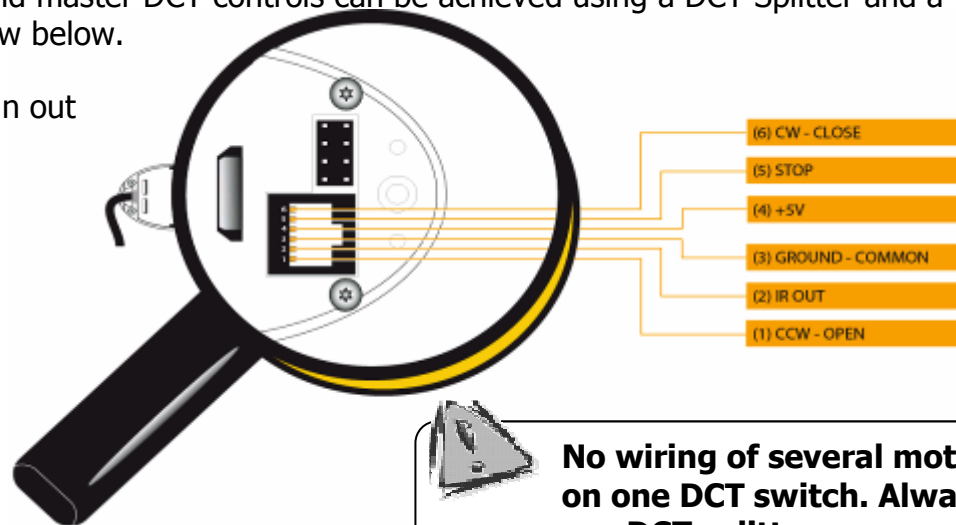

Glydea™ Range EXPANDING HORIZONS

GLYDEA™ CONTROL OPTIONS AND WIRING

Glydea™ Wiring Schematics

Glydea™ DCT can be controlled by a combination of dry contacts, IR and RTS controls with the internal RTS receiver. The dry contact and IR controls are accessible through 1 RJ12 socket. The dry contacts control can be done through devices with 2 normally open contacts (open, close) or 3 normally open contacts (open, stop and close). For devices using 2 contacts the stop command is achieved by closing the open and close contacts. For three devices the stop can also be achieved with a specific stop button.

Individual, group and master DCT controls can be achieved using a DCT Splitter and a Diode boxes as show below.

- RJ 12 socket pin out

- Dry Contact switches and relays types

2 Normally Open contact

3 Normally Open contact

2 Normally Open contact + Stop in parallel

Glydea™ Control Options and Wiring

5. DCT Group Control via a Relay

Glydea™ 35 DCT or 60° DCT + DCT splitter

Number Of Glydea™ DCT and length of control line limitations