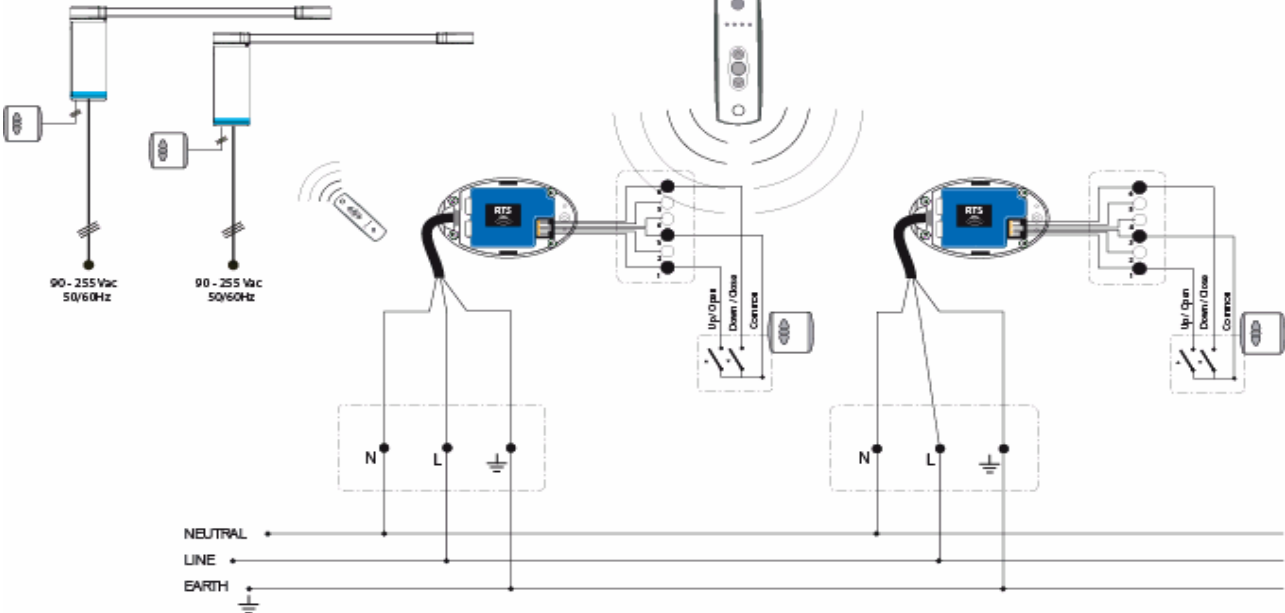

Glydea™ Range EXPANDING HORIZONS

GLYDEA™ CONTROL OPTIONS AND WIRING

Glydea™ Wiring Schematics

Glydea™ DCT can be controlled by a combination of dry contacts, IR and RTS controls with the internal RTS receiver. The dry contact and IR controls are accessible through 1 RJ12 socket. The dry contacts control can be done through devices with 2 normally open contacts (open, close) or 3 normally open contacts (open, stop and close). For devices using 2 contacts the stop command is achieved by closing the open and close contacts. For three devices the stop can also be achieved with a specific stop button.

Wire cross-section	Maximum length of cable	Maximum number of motors
Modular cable AWG 24	100 m (328')	10
0.75 mm ²	200 m (656')	20

Glydea™ Control Options and Wiring

6. RTS Individual Control Glydea™ RTS receiver + Telis 1

7. RTS Group Control Glydea™ RTS receiver + Telis 1 and Telis 4

Glydea™ Control Options and Wiring

8. RTS Individual Control and Dry Contact Individual Control

Glydea™ 35 DCT or 60e DCT + RTS module

9. RTS Group Control and Dry Contact Individual Control

Glydea™ 35 DCT or 60e DCT + RTS module

Glydea™ Control Options and Wiring

12. Infrared Group Control with IR3 sensor and IR8 and Dry Contact Individual Control

Glydea™ 35 DCT or 60° DCT + IR3 Sensor

www.somfysystems.com