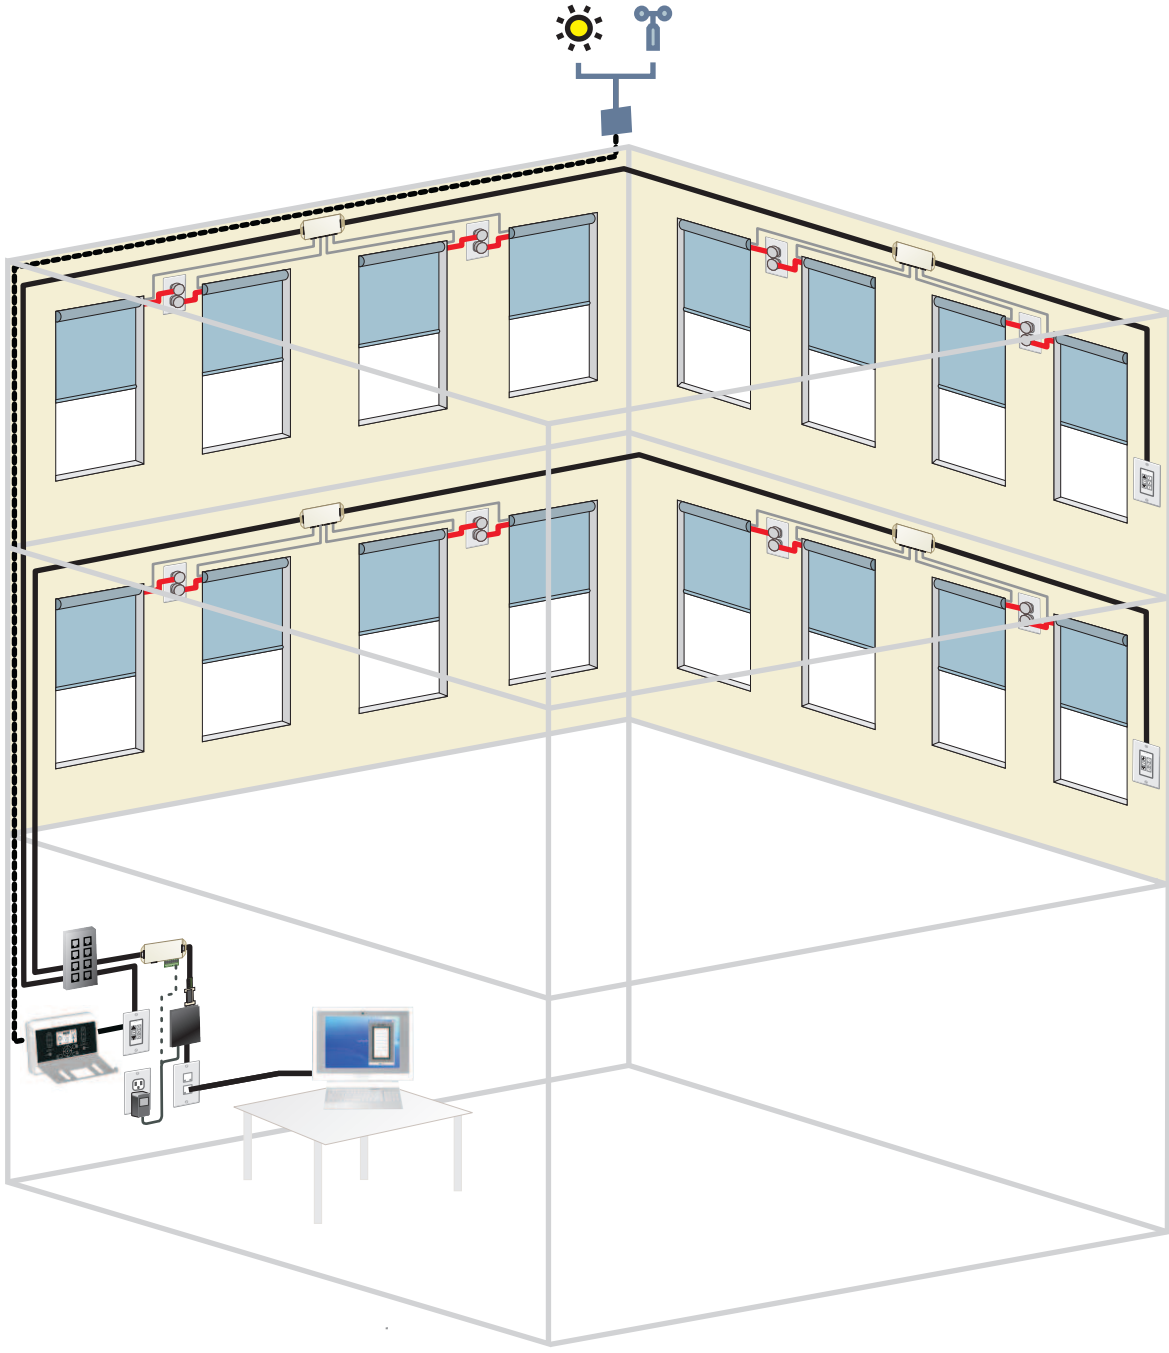

# SDN Commercial Building Application

	Animeo Solo (Sun/Wind/Temp sensor)		IP Interface w/convertor		Cat5e
	SDN - RJ45 Punchdown block		ILT Tap - 4 motor		AC Power
	Programmable Smart Switch		ILT Tap - Single motor		Motor COM (RJ9)
	Building LAN				18 AWG