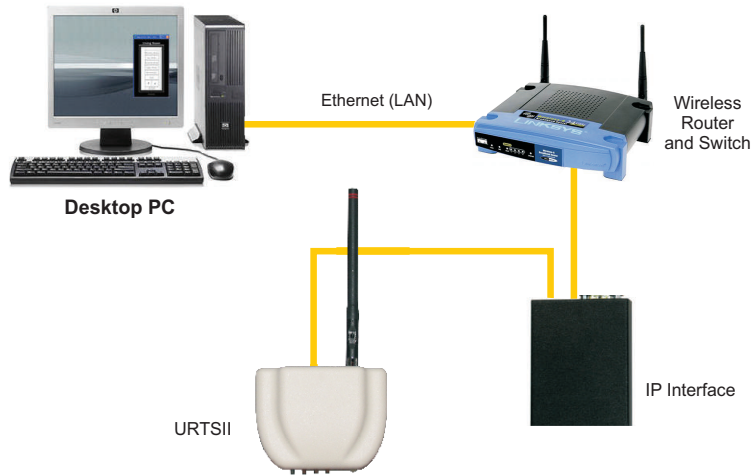

Digital Network IP Interface

Window Covering Control Made Simple!

The Internet Protocol (IP) Interface is a serial device server used to control interior and exterior window coverings powered by Somfy via any standard web browser.

WIRELESS CONTROL

RS232

* Up to 16 Channels of Control

RS485

* Up to 256 Channels of Control

WIRED CONTROL