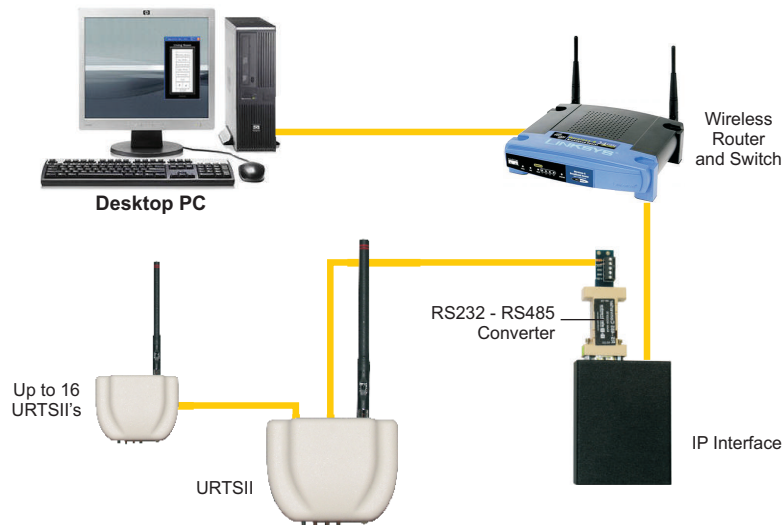

Digital Network IP Interface

Window Covering Control Made Simple!

The Internet Protocol (IP) Interface is a serial device server used to control interior and exterior window coverings powered by Somfy via any standard web browser.

WIRELESS CONTROL

RS232

* Up to 16 Channels of Control

RS485

* Up to 256 Channels of Control

WIRED CONTROL