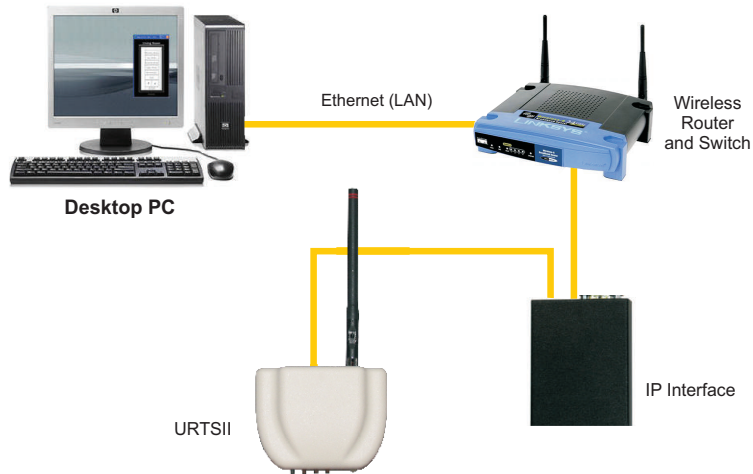

# Digital Network IP Interface

## Window Covering Control Made Simple!

The Internet Protocol (IP) Interface is a serial device server used to control interior and exterior window coverings powered by Somfy via any standard web browser.

# WIRELESS CONTROL

## RS232

\* Up to 16 Channels of Control