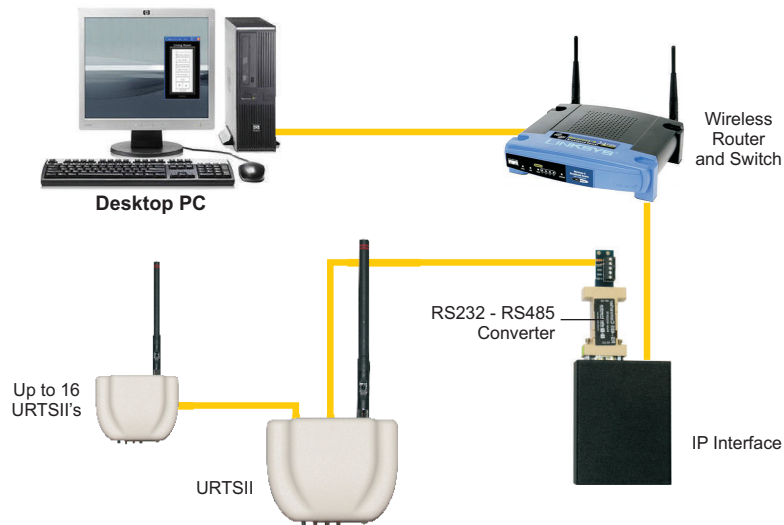

## Window Covering Control Made Simple!

The Internet Protocol (IP) Interface is a serial device server used to control interior and exterior window coverings powered by Somfy via any standard web browser.

# WIRELESS CONTROL

## RS232

\* Up to 16 Channels of Control

## RS485

\* Up to 256 Channels of Control